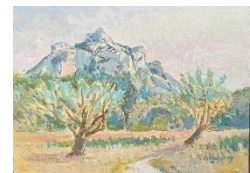

16 *Ridges Near and Far*
Watercolor
6 1/2x10" 2022
\$600

25 *Dawn Peak*
Watercolor
5x 13 1/4" 2022
\$850

17 *Cezanne's Mountain
from Aix*
watercolor
3 5/8 x 6" 2022
NFS

26 *Gardanne since
Cezanne* 2022
watercolor
4 3/8 x 12 5/8"
\$850

18 *Approach to Mt. St.
Victoire*
pencil on paper
8x5x11.5" 2022
NFS

27 *Calanque of Port Pin*
mixed media
7 1/2x11" 2022
\$850

19 *St Remy Morning
Patterns*
mixed media
5 1/2 x 10" 2022
\$600

28 *Van Gogh's Olive
Trees*
acrylic on canvas
9x12" 2022
\$900

20 *Breakfast Treat
(Vence)*
acrylic on canvas
10x11 5/8" 2022
\$900

29 *Van Gogh's Paths*
acrylic on canvas
5x7" 2022
\$400

21 *St Jeannet Evening
Light*
acrylic on panel
6x6" 2022
\$500

**Room by
window**