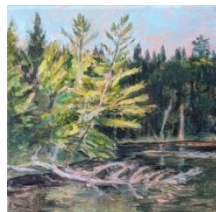

K *Moose River Flow*
acrylic on canvas
9x18" 2022
\$1,000

R *Sunrise Fling*
acrylic on canvas
11x14" 2024
\$900

L *Lake Rising*
watercolor
3.5x7.5" 2028
\$400

S *Winter Openings*
acrylic on canvas
11x14" 2022
\$900

M *Soft Dawn*
watercolor
3 7/8 x 8" 2023
\$400

T *Winter Interlude*
acrylic on panel
8x10" 2018
\$600

N *Passing Cloud*
acrylic on panel
3 7/8x 8" 2018
\$300 unframed

U *Mt Baker Framed*
acrylic on canvas
8x10" 2023
\$650

O *Lake Kushequa Sunset*
acrylic on canvas
12x12" 2023
\$600

V *Vernal Vortex*
acrylic on canvas
16x20" 2023
\$1500

Veils of the Morning
acrylic on panel
4x6" 2021
\$300 unframed