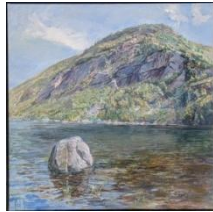

1

\$4200

Ausable Serpentine

acrylic on canvas
30x24" 2022-23

9

\$3200

Shore Lines
acrylic on canvas
20x20" 2022-23

2

\$2,000

Construction Sight

acrylic on canvas
18x24" 2022

10

\$2,000

Distant Light
acrylic on canvas
30x40" 2022

3

\$3600