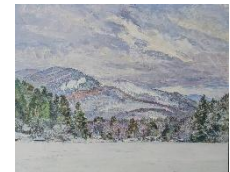

T *Winter Interlude*
acrylic on panel
8x10" 2018
$600