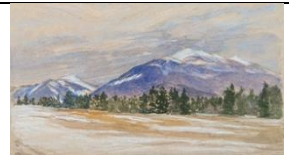

34

Snow Lines
mixed media
6x9 ¾" 2023
$600