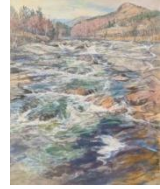

1

\$4200

Ausable Serpentine

acrylic on canvas
30x24" 2022-23

9

\$3200

Shore Lines
acrylic on canvas
20x20" 2022-23

2