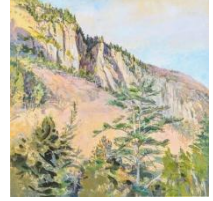

22 *Morning Delight*
mixed media
10x 7 3/4" 2022
\$850

30 *Snow Waterfall*
watercolor
10x11 1/4" 2022
\$900

31 *Spring Overflow*
mixed media
8x11 ½" 2023

\$850

Balance Beam
acrylic on canvas
12x24" 2024
\$1100

39

Holding Against the Flow
mixed media
8x11" 2022
\$850

32

End of Day
acrylic on canvas
20x20" 2023
\$2000

40

Carved Surface
acrylic on panel
14x11" 2024
\$900

33

Olympic Mural Study
acrylic on panel
9x48" 2022
\$3000