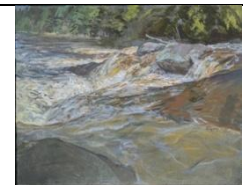

V *Vernal Vortex*
acrylic on canvas
16x20" 2023
$1500